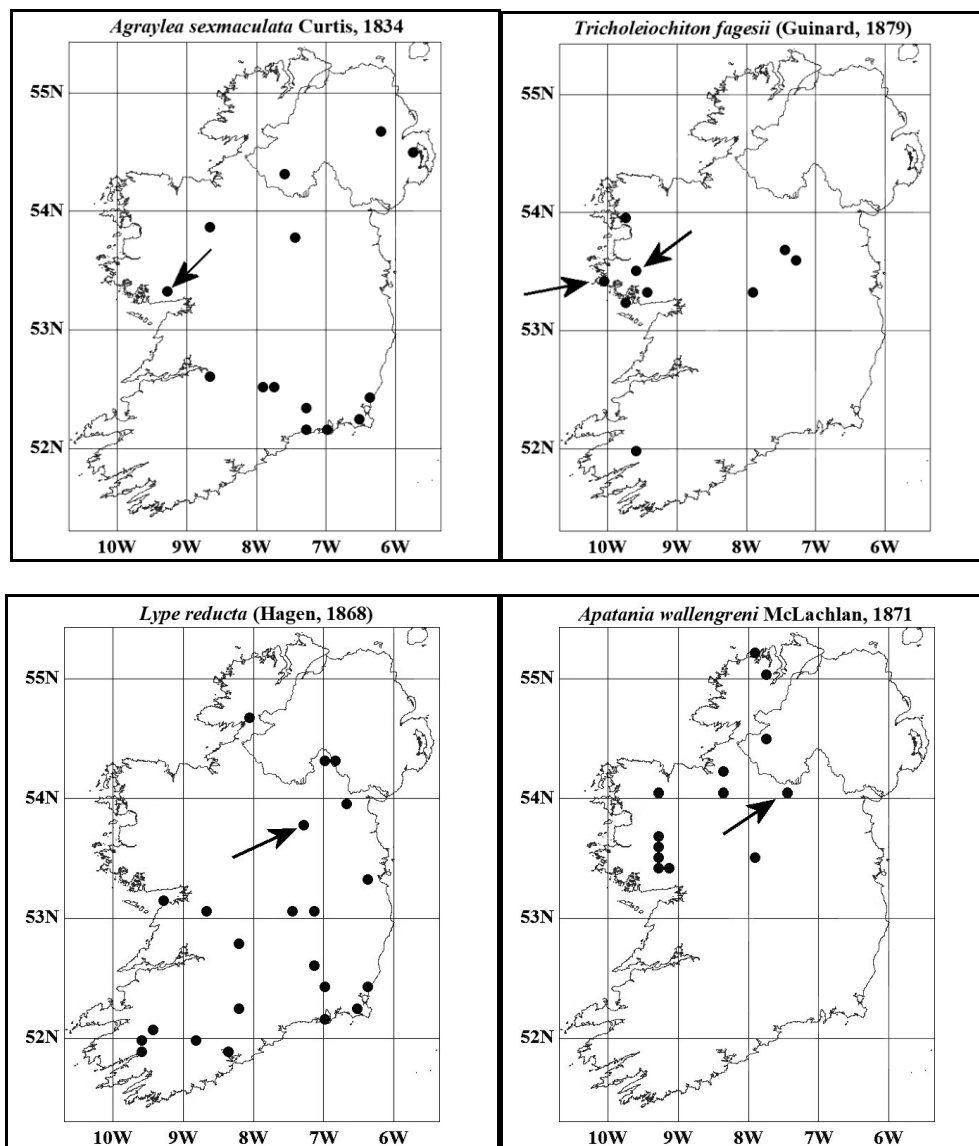

August 2023)

O'Connor, J. P., O'Connor M. A. and Feeley, H. B. (2024) New records of Irish caddisflies (Trichoptera) in 2014, 2021, 2022 & 2023. *Bulletin of the Irish Biogeographical Society* 47: 64-76.

Wallace, I. D., Wallace, B. and Philipson, G. N. (2003) Keys to the case-bearing caddis larvae of Britain and Ireland. *Scientific Publications of the Freshwater Biological Association* No. 61: 1-259.

FIGURES 1-4. The known Irish distributions of *Agraylea sexmaculata* Curtis, 1834, *Tricholeiochiton fagesii* (Guinard, 1879), *Lype reducta* (Hagen, 1868) and *Apatania wallengreni* McLachlan, 1871. The notable records are indicated by an arrow.